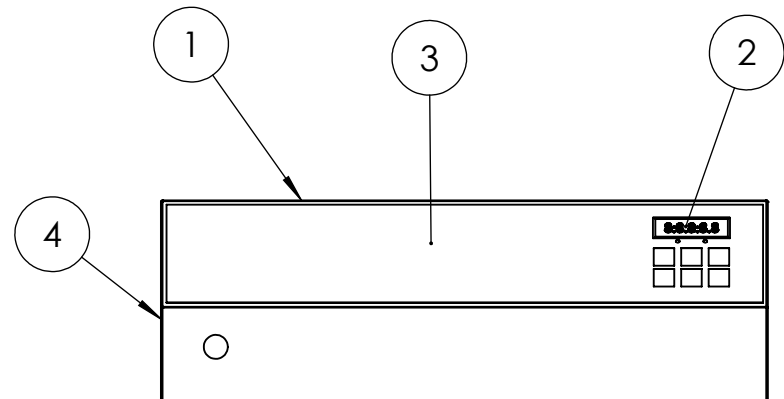

ITEM NO.	PART NUMBER	DESCRIPTION	QTY.
1	421007	HEAT SINK MOUNTING BRACKET	1
2	425002	120v TO 24v TRANSFORMER	1
3	422006	10 AMP SOLID STATE RELAY	2
4	421005	HEAT SINK MOUNTING BRACKET	1
5	422001	40 AMP RELAY HEAT SINK	1
6	423001	120v CONTACTOR	1
7	422005	40 AMP SOLID STATE RELAY	1

ITEM NO.	PART NUMBER	DESCRIPTION	QTY.
1	411006	CONTROL BOX TOP	1
2	431040	COOK AND HOLD DIGITAL THERMOSTAT	1
2	431041	COOK AND HOLD DIGITAL THERMOSTAT W/ MEAT PROBE	1
3	415008	CONTROL PANEL OVERLAY	1
4	212039	CONTROL BOX BACK AND SIDES	1

TITLE: 208/240v Smoke Chef Control Panel
Exploded Views

SC-200

S/N: 7744 TO PRESENT

SIZE	DWG. NO.	REV
A	SPEXpl-E005	0

NAME	DATE
CSN	11/14/16

SCALE: 1:7 WEIGHT:

SHEET 1 OF 1