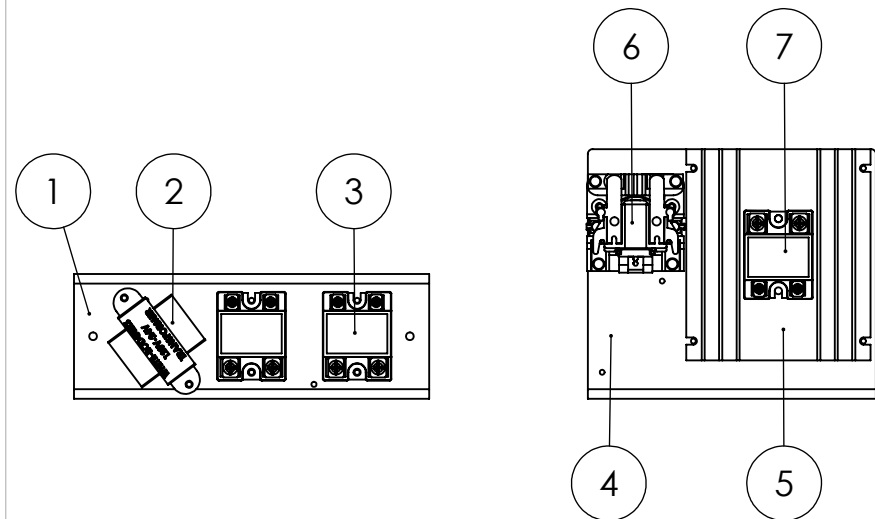

ITEM NO.	PART NUMBER	DESCRIPTION	QTY.
1	421007	HEAT SINK MOUNTING BRACKET	1
2	425002	120v TO 24v TRANSFORMER	1
3	422006	10 AMP SOLID STATE RELAY	2
4	421005	HEAT SINK MOUNTING BRACKET	1
5	422001	40 AMP RELAY HEAT SINK	1
6	423001	120v CONTACTOR	1
7	422005	40 AMP SOLID STATE RELAY	1

ITEM NO.	PART NUMBER	DESCRIPTION	QTY.
1	411006	CONTROL BOX TOP	1
2	431040	COOK AND HOLD DIGITAL THERMOSTAT	1
2	431041	COOK AND HOLD DIGITAL THERMOSTAT W/ MEAT PROBE	1
3	415008	CONTROL PANEL OVERLAY	1
4	212039	CONTROL BOX BACK AND SIDES	1

TITLE: 208/240v Smoke Chef Control Panel
Exploded Views

SC-200

S/N: 7744 TO PRESENT

SIZE	DWG. NO.	REV
A	SPEXpl-E005	0

NAME	DATE
CSN	11/14/16

SCALE: 1:7 WEIGHT:

SHEET 1 OF 1