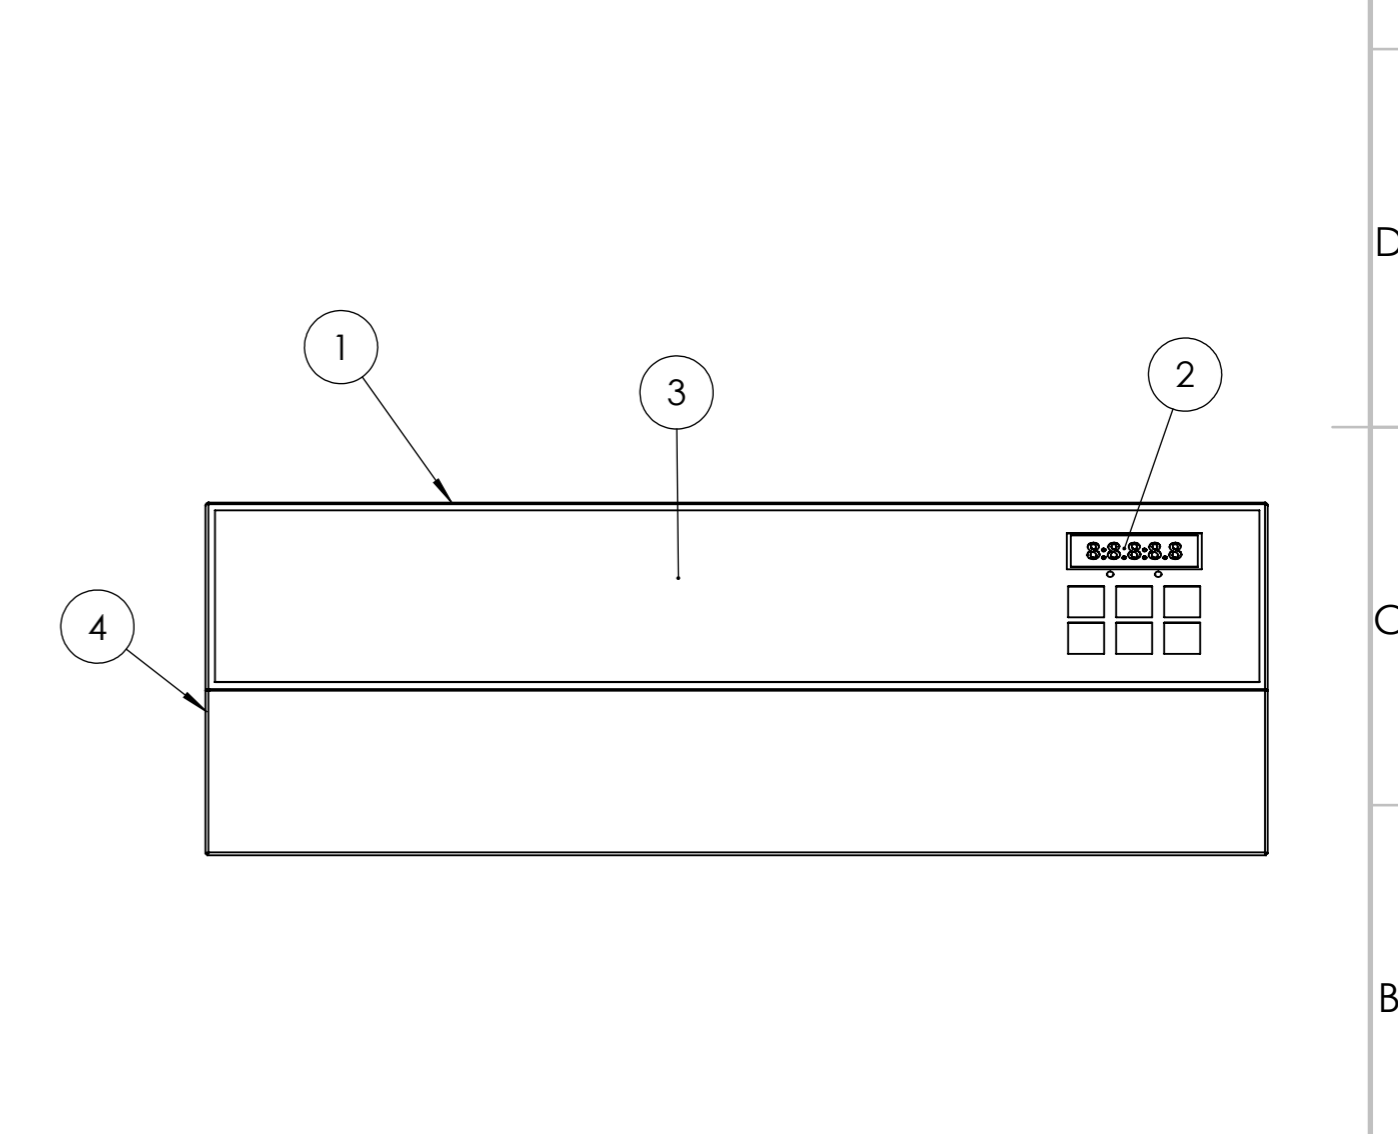

ITEM NO.	PART NUMBER	DESCRIPTION	QTY.
1	422006	10 AMP SOLID STATE RELAY	3
2	421018	HEAT SINK MOUNTING BRACKET	1
3	425002	24v TRANSFORMER	1
6	423002	220v CONTACTOR	1
7	422001	40 AMP RELAY HEAT SINK	1
8	421017	HEAT SINK MOUNTING BRACKET	1
9	422005	40 AMP SOLID STATE RELAY	1

ITEM NO.	PART NUMBER	DESCRIPTION	QTY.
1	213003	CONTROL BOX TOP	1
2	431044	COOK AND HOLD DIGITAL W/O STEAM W/O MEAT PROBE	1
3	431045	COOK AND HOLD DIGITAL W/O STEAM WITH MEAT PROBE	1
4	431046	COOK AND HOLD DIGITAL WITH STEAM W/O MEAT PROBE	1
2	431047	COOK AND HOLD DIGITAL WITH STEAM WITH MEAT PROBE	1
3	415054	CONTROL PANEL OVERLAY	1
4	212161	CONTROL BOX BACK AND SIDES	1

**Southern Pride Distributing, LLC**  
 401 S. Mill Street  
 Alamo, TN 38001  
 Ph: 731-696-3175  
 Fax: 731-696-3180

TITLE: 208/240v Control Panel Exploded Views		MODEL: SC-300 S/N: C3000000 TO PRESENT	
UNLESS OTHERWISE SPECIFIED: DIMENSIONS ARE IN INCHES TOLERANCES LINEAR: +/- 0.005" ANGULAR: +/- 0.1°	SIZE A3	DWG NO. SPEXpl-E007	REV 0
MATERIAL:	DO NOT SCALE DRAWING	SCALE: 1:3	DRAWN BY: DAVE LEWSADER
FINISH:		DATE: 7/8/2019	SHEET 1 OF 1