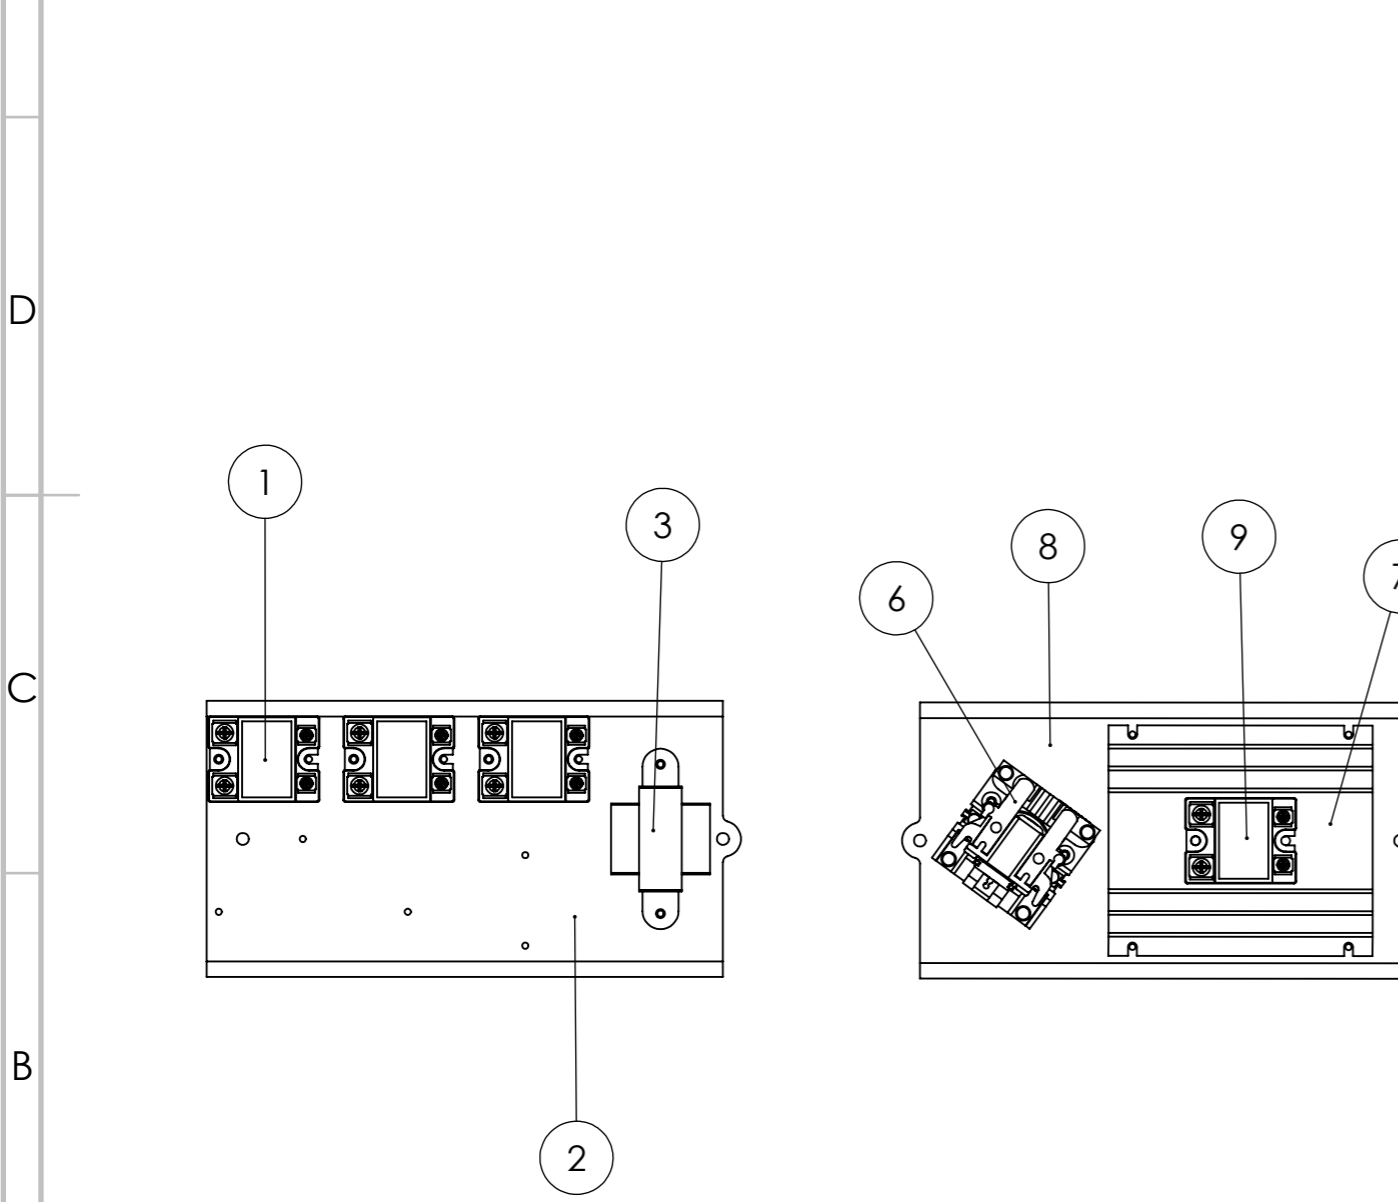

ITEM NO.	PART NUMBER	DESCRIPTION	QTY.
1	422006	10 AMP SOLID STATE RELAY	3
2	421018	HEAT SINK MOUNTING BRACKET	1
3	425002	24v TRANSFORMER	1
6	423002	220v CONTACTOR	1
7	422001	40 AMP RELAY HEAT SINK	1
8	421017	HEAT SINK MOUNTING BRACKET	1
9	422005	40 AMP SOLID STATE RELAY	1

ITEM NO.	PART NUMBER	DESCRIPTION	QTY.
1	213003	CONTROL BOX TOP	1
2	431044	COOK AND HOLD DIGITAL W/O STEAM W/O MEAT PROBE	1
3	431045	COOK AND HOLD DIGITAL W/O STEAM WITH MEAT PROBE	1
4	431046	COOK AND HOLD DIGITAL WITH STEAM W/O MEAT PROBE	1
2	431047	COOK AND HOLD DIGITAL WITH STEAM WITH MEAT PROBE	1
3	415054	CONTROL PANEL OVERLAY	1
4	212161	CONTROL BOX BACK AND SIDES	1

**Southern Pride Distributing, LLC**  
 401 S. Mill Street  
 Alamo, TN 38001  
 Ph: 731-696-3175  
 Fax: 731-696-3180

TITLE: 208/240v Control Panel Exploded Views		MODEL: SC-300 S/N: C3000000 TO PRESENT	
UNLESS OTHERWISE SPECIFIED: DIMENSIONS ARE IN INCHES TOLERANCES LINEAR: +/- 0.005" ANGULAR: +/- 0.1°	SIZE A3	DWG NO. SPEXpl-E007	REV 0
MATERIAL:	DO NOT SCALE DRAWING	SCALE: 1:3	DRAWN BY: DAVE LEWSADER
FINISH:		DATE: 7/8/2019	SHEET 1 OF 1