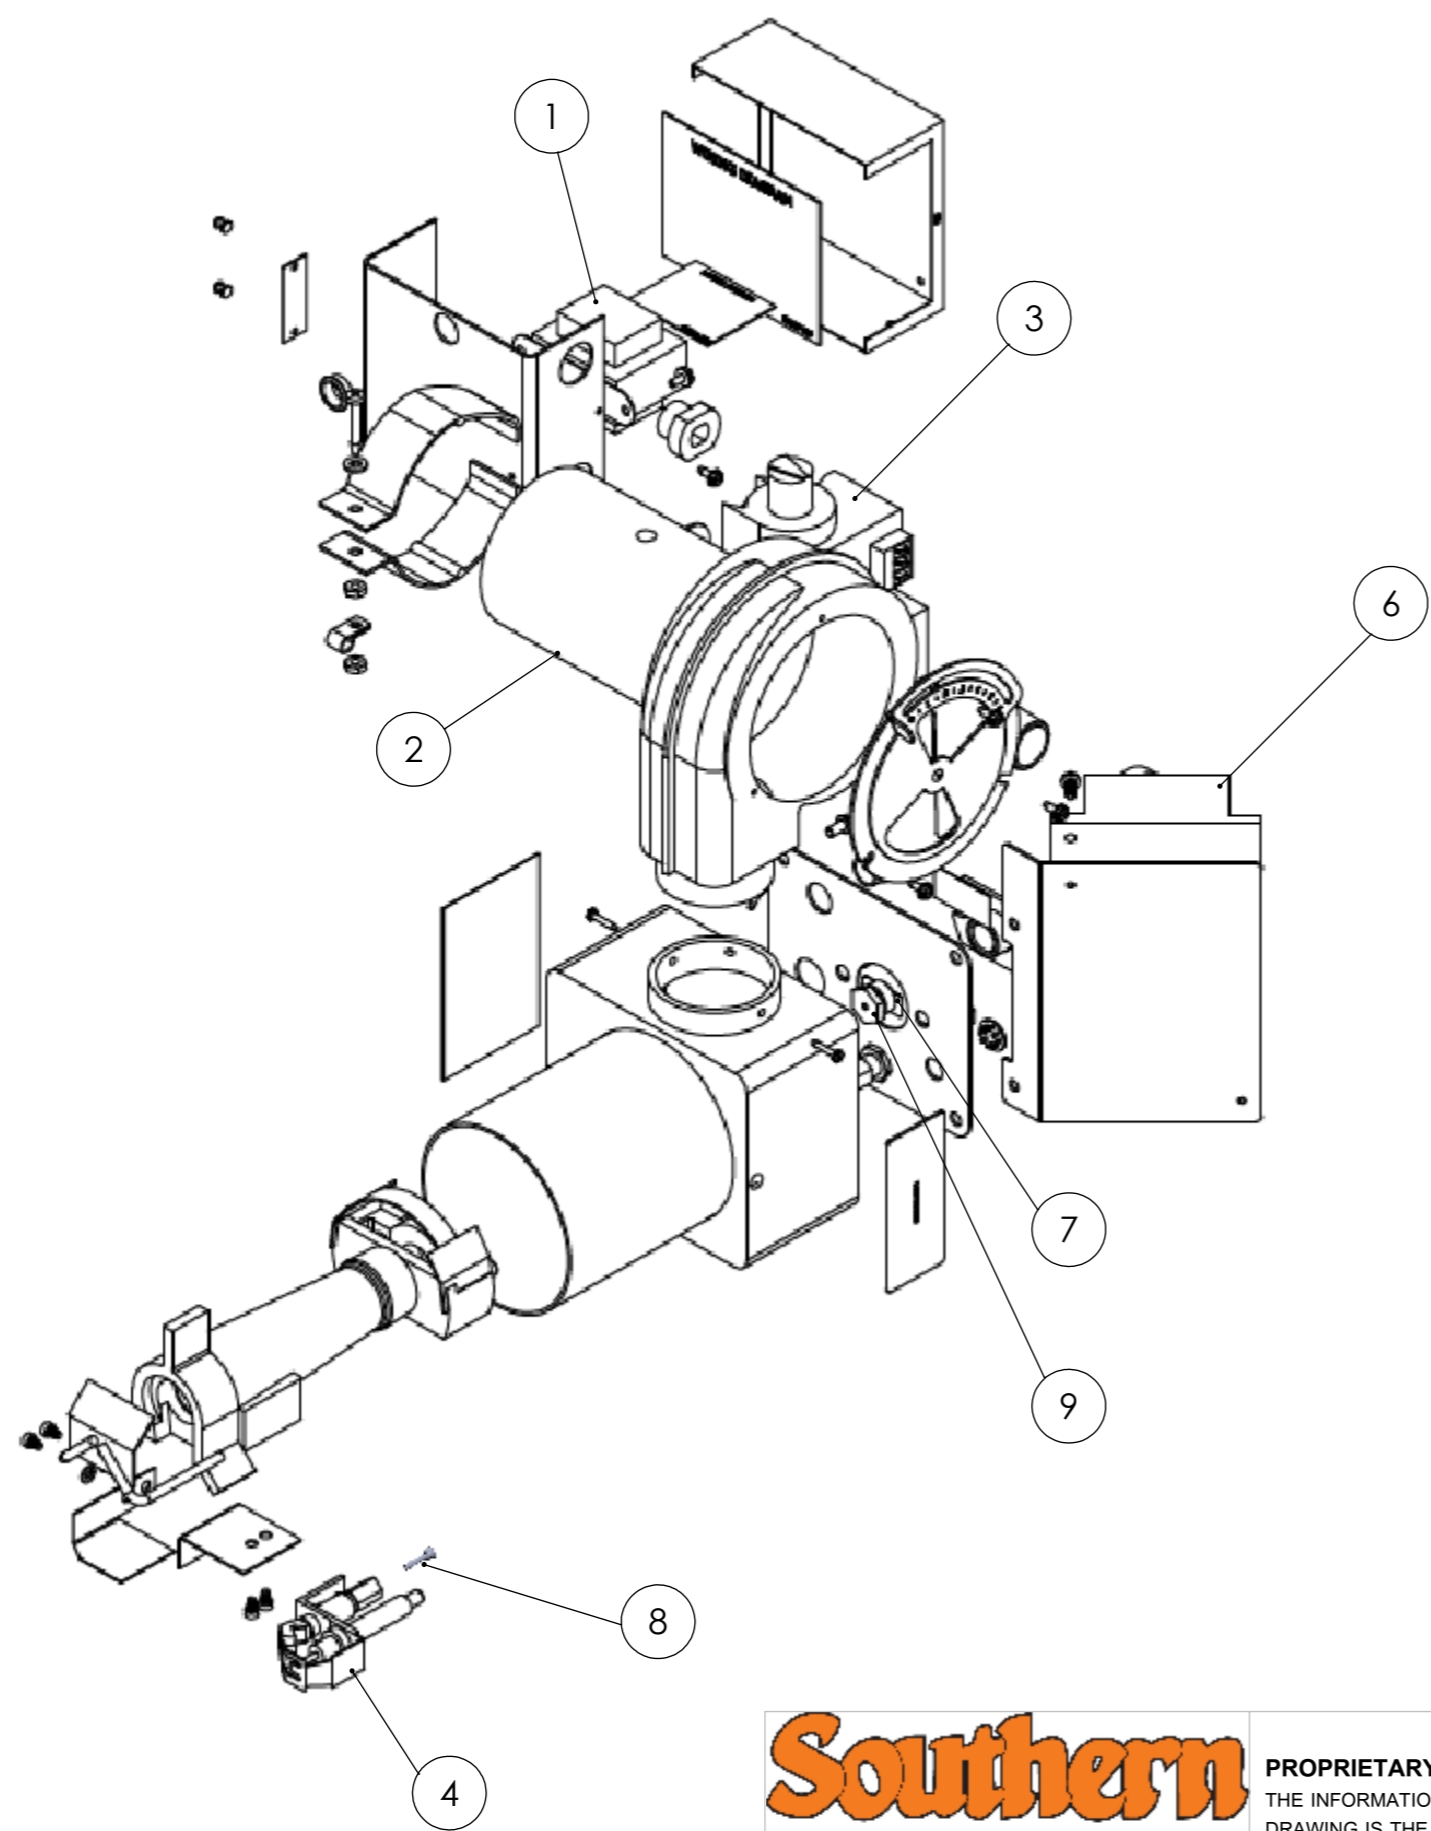

8 7 6 5 4 3 2 1

PARTS LIST			
ITEM	PART NUMBER	DESCRIPTION	QTY
1	582005	24v TRANSFORMER	1
2	582008	BLOWER MOTOR	1
3	582010	NAT GAS VALVE OR	1
	582016	LP GAS VALVE	1
4	582011	NAT IGNITION ELECTRODE OR	1
	582015	LP IGNITION ELECTRODE	1
5	582012	HIGH VOLTAGE LEAD (NOT SHOWN)	1
6	582019	IGNITION CONTROL MODULE	1
7	582026	MAIN ORIFICE MOUNTING FLANGE	1

8 PILOT ORIFICE SIZE CHART	
NATURAL	BCR-24
LP	BCR-18

9 MAIN ORIFICE SIZE CHART		
65,000 BTU-HR	NATURAL GAS	#26 (.147")
65,000 BTU/HR	LP GAS	#43 (.089")
125,000 BTU/HR	NATURAL GAS	#5 (.205")
125,000 BTU/HR	LP GAS	1/8" (.125")

FIRING CAPACITY			
FIRING RATE BTU/HR KW	65,000 19	125,000 37	
ROLLTISSERIE / MLR-150 / SRG-400	X		
MLR-850		X	

* CONVERSION KITS ARE AVAILABLE

120v WIRING

WHITE —•— WHITE/ORANGE

BLACK —•— ORANGE

TITLE:
120v P265 BURNER EXPLODED VIEW

ASSEMBLIES:
594005 - 65,000 BTU **NAT** (594039 MIRROR IMAGE)
594006 - 65,000 BTU **LP** (594040 MIRROR IMAGE)
594033 - 125,000 BTU **NAT** (594041 MIRROR IMAGE)
594034 - 125,000 BTU **LP** (594042 MIRROR IMAGE)