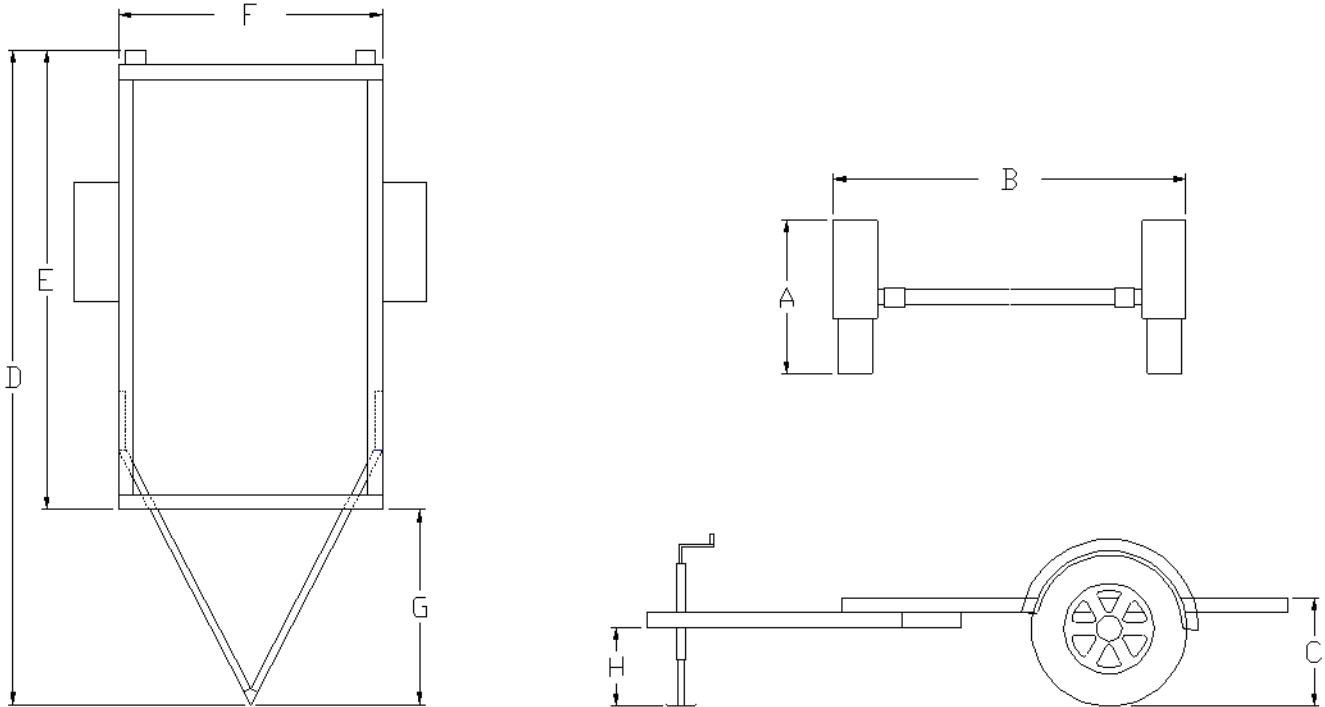

## Optional Features:

- Red paint.
- Side mounted swivel caster jack.

Southern Pride Distributing, LLC  
401 S Mill St  
Alamo, TN 38001  
Phone: 731.696.3175  
Fax: 731.696.3180  
www.southernpride.com

# Model: Rail Trailers

Available for smoker models:  
MLR-150, SPX-300, SPK-500, and SP-700

ALL PROPANE TANKS ARE SHIPPED EMPTY.

Dimension Specification	MLR-150 Rail Trailer	SPX-300 Rail Trailer	SPK-500 Rail Trailer	SP-700 Rail Trailer
A	29.25"	29.5"	28.5"	28.5"
B	48.5"	60"	71.75"	79"
C	21.25"	21"	20.25"	20.5"
D	134"	125"	130"	149.25"
E	95"	84"	90"	103.25"
F	30.5"	40.25"	53.5"	58.75"
G	39"	41"	40"	46"
H	16"	16"	16"	15.75"
<b>Axles</b>	Single	Single	Single	Single
<b>Trailer Brakes</b>	No	No	No	Yes
<b>Light Plug</b>	7 Pole RV	7 Pole RV	7 Pole RV	7 Pole RV
<b>Wheel Size</b>	15" x 6"	15" x 6"	15" x 6"	15" x 6"
<b>Tire Size</b>	ST205/75R15	ST205/75R15	ST205/75R15	ST205/75R15
<b>Tire Type</b>	Radial	Radial	Radial	Radial
<b>Ball Size</b>	2"	2"	2"	2"
<b>GAWR</b>	1500#	2200#	2200#	3000#
<b>GVWR</b>	1500#	2200#	2200#	3000#