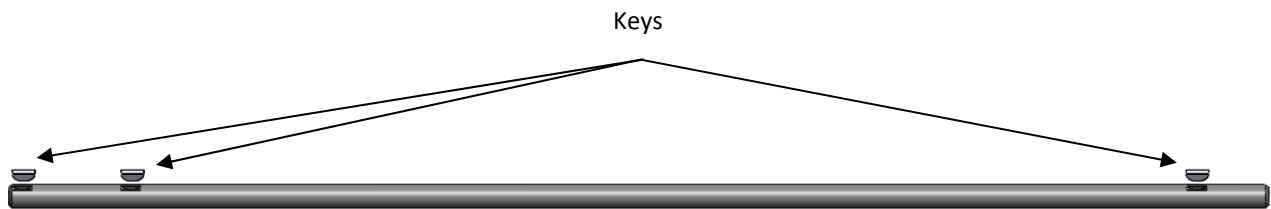

Products: 851003, 852002, 853002 & 853004 - Axle Keys
Serial Range: All rotisserie smokers currently supported.
Release Date: February 2018

Rotisserie Wheel and Sprocket/Gear Axle Keys

Various size keys are used to properly locate the rotisserie wheels and large sprocket or gear on the axle of rotisserie smokers. The keys are located on the axle by a keyway cut into the axle. When replacing an axle the keys are easily lost or damaged. The keys will now ship with the axles when a replacement axle is purchased. The keys will be in a small plastic bag wrapped around the axle.

Stock Code	Description
851003	1/2" x 1/2" x 3" Key Stock
852002	1/2" x 7/16" x 1 3/8" Key Stock
853002	1/4" Woodruff Key
853004	3/8" Woodruff Key

Key Stock

Woodruff Key

Additional Comments:

The list price of the axles will remain the same.