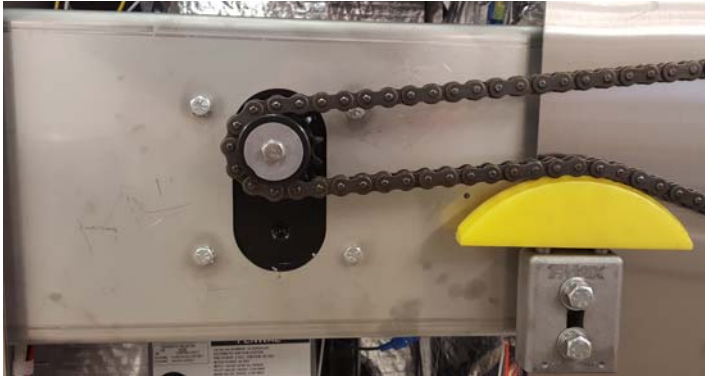

Products: MLR-850
Serial Range: Beginning with R8500067
Release Date: May 30, 2016

Control Panel (only 120v versions, 230v versions remain the same):

Both the standard CV control panel, and the optional cook and hold control panel, will change in physical size and have a new overlay. The actual controls, switches, and buttons will all remain the same as on the previous control panels. Refer to SPEXpl-001 for the new part numbers associated with the changes. Visually, the new overlays can be identified by the orange Southern Pride logo and overlay trim as opposed to red on the previous overlays.

CV Control Overlay

Cook and Hold Control Overlay

Thermocouple and High-Limit (all versions):

The high-limit switch will move from being located on the outside of the service bay in the rear of the smoker to being located on the same panel as the thermocouple at the front of the smoker. The thermocouple and high-limit will remain the same; only the mounting plate and gasket will change.

Thermocouple and High-Limit

Chain Tensioner (all versions):

The spring-loaded chain tensioner will be replaced with a turnbuckle style chain tensioner.

Obsolete Spring-Loaded Chain Tensioner

New Turnbuckle Style Chain Tensioner

Louvers (all versions):

All exterior louvers will change from being turned in to turned towards the exterior of the smoker. This will assist in keeping water out of the internal compartments of the smoker.