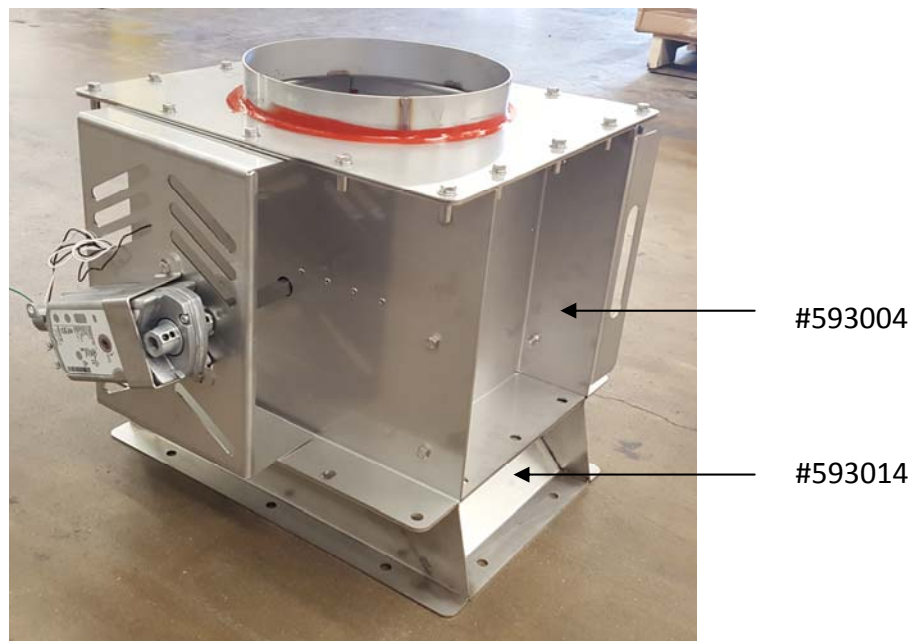

Before performing any service always follow applicable safety precautions.

Dual Damper Smoke Extractor (#593001)

Affected Products: Gas smoker models; BBR series - 79 & 700
SPK series - 280,500*,700,1400**
XLR series - 350,600,1000,1400,1600 & 1600-4
UXR series - 100
* 500 smokers without "K" in the serial number
** 1400 smokers built prior to 2016.

Affected Serial Range: N/A

Related Issue #: N/A

Issue Description:

The dual damper smoke extractor (#593001) is now obsolete.

Actions Required:

The single removable damper smoke extractor (#593004) can be installed on units that were equipped with the dual damper smoke extractor (#593001) with the use of adaptor (#593014) . This is pictured below:

Actions Required (continued): The single damper smoke extractor is 2 1/4" (57mm) taller than the dual damper smoke extractor and the adapter is 4" (102mm) tall, this will require some adjustment to the length of the exhaust duct. The actuator motor of the single damper smoke extractor does not have a port for the conduit connection for the smoke extractor exhaust fan; some modification will be required.